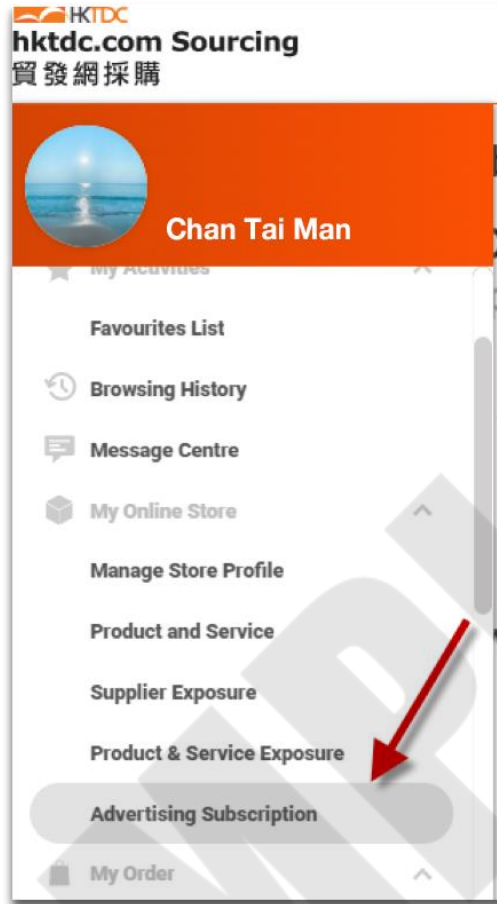

### 3. Advertising Subscription — online period

Step 1: Go to <https://sourcing.hktdc.com/>, click  then click "Login".

Step 2: Select "Advertising Subscription" in the navigation bar on the left-hand side.