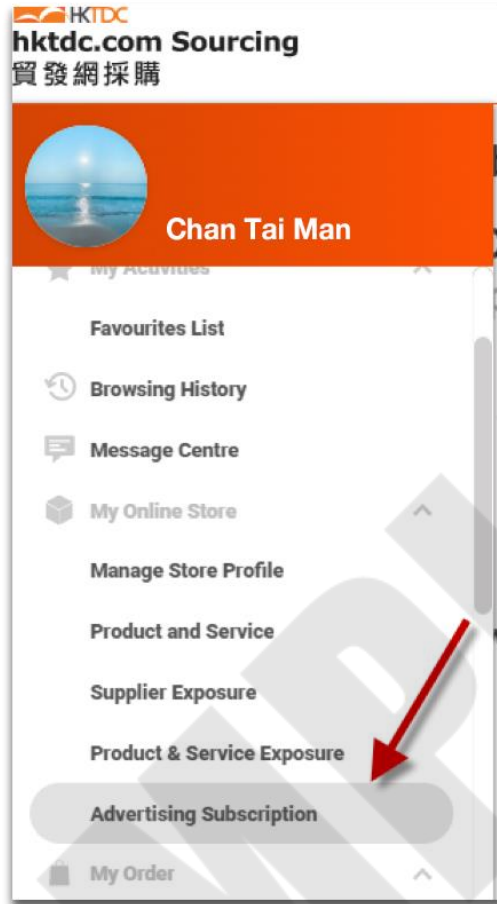

Step 2: Select "Advertising Subscription" in the navigation bar on the left-hand side.

Step 3: Screenshot the "My Advertising Subscription" page including the effective date and expiry date of your advertising subscription.

My Advertising Subscription

HKTDC Demo Company

Contact Sales Representative

Subscription Name	Quantity	Purchase Date	Effective Date	Expiry Date	Payment Status	Order Status	P. 1 of 1
hktdc.com Sourcing Online Exhibition Package	1	-	27 Sep 2021	26 Nov 2021	Paid	Expired